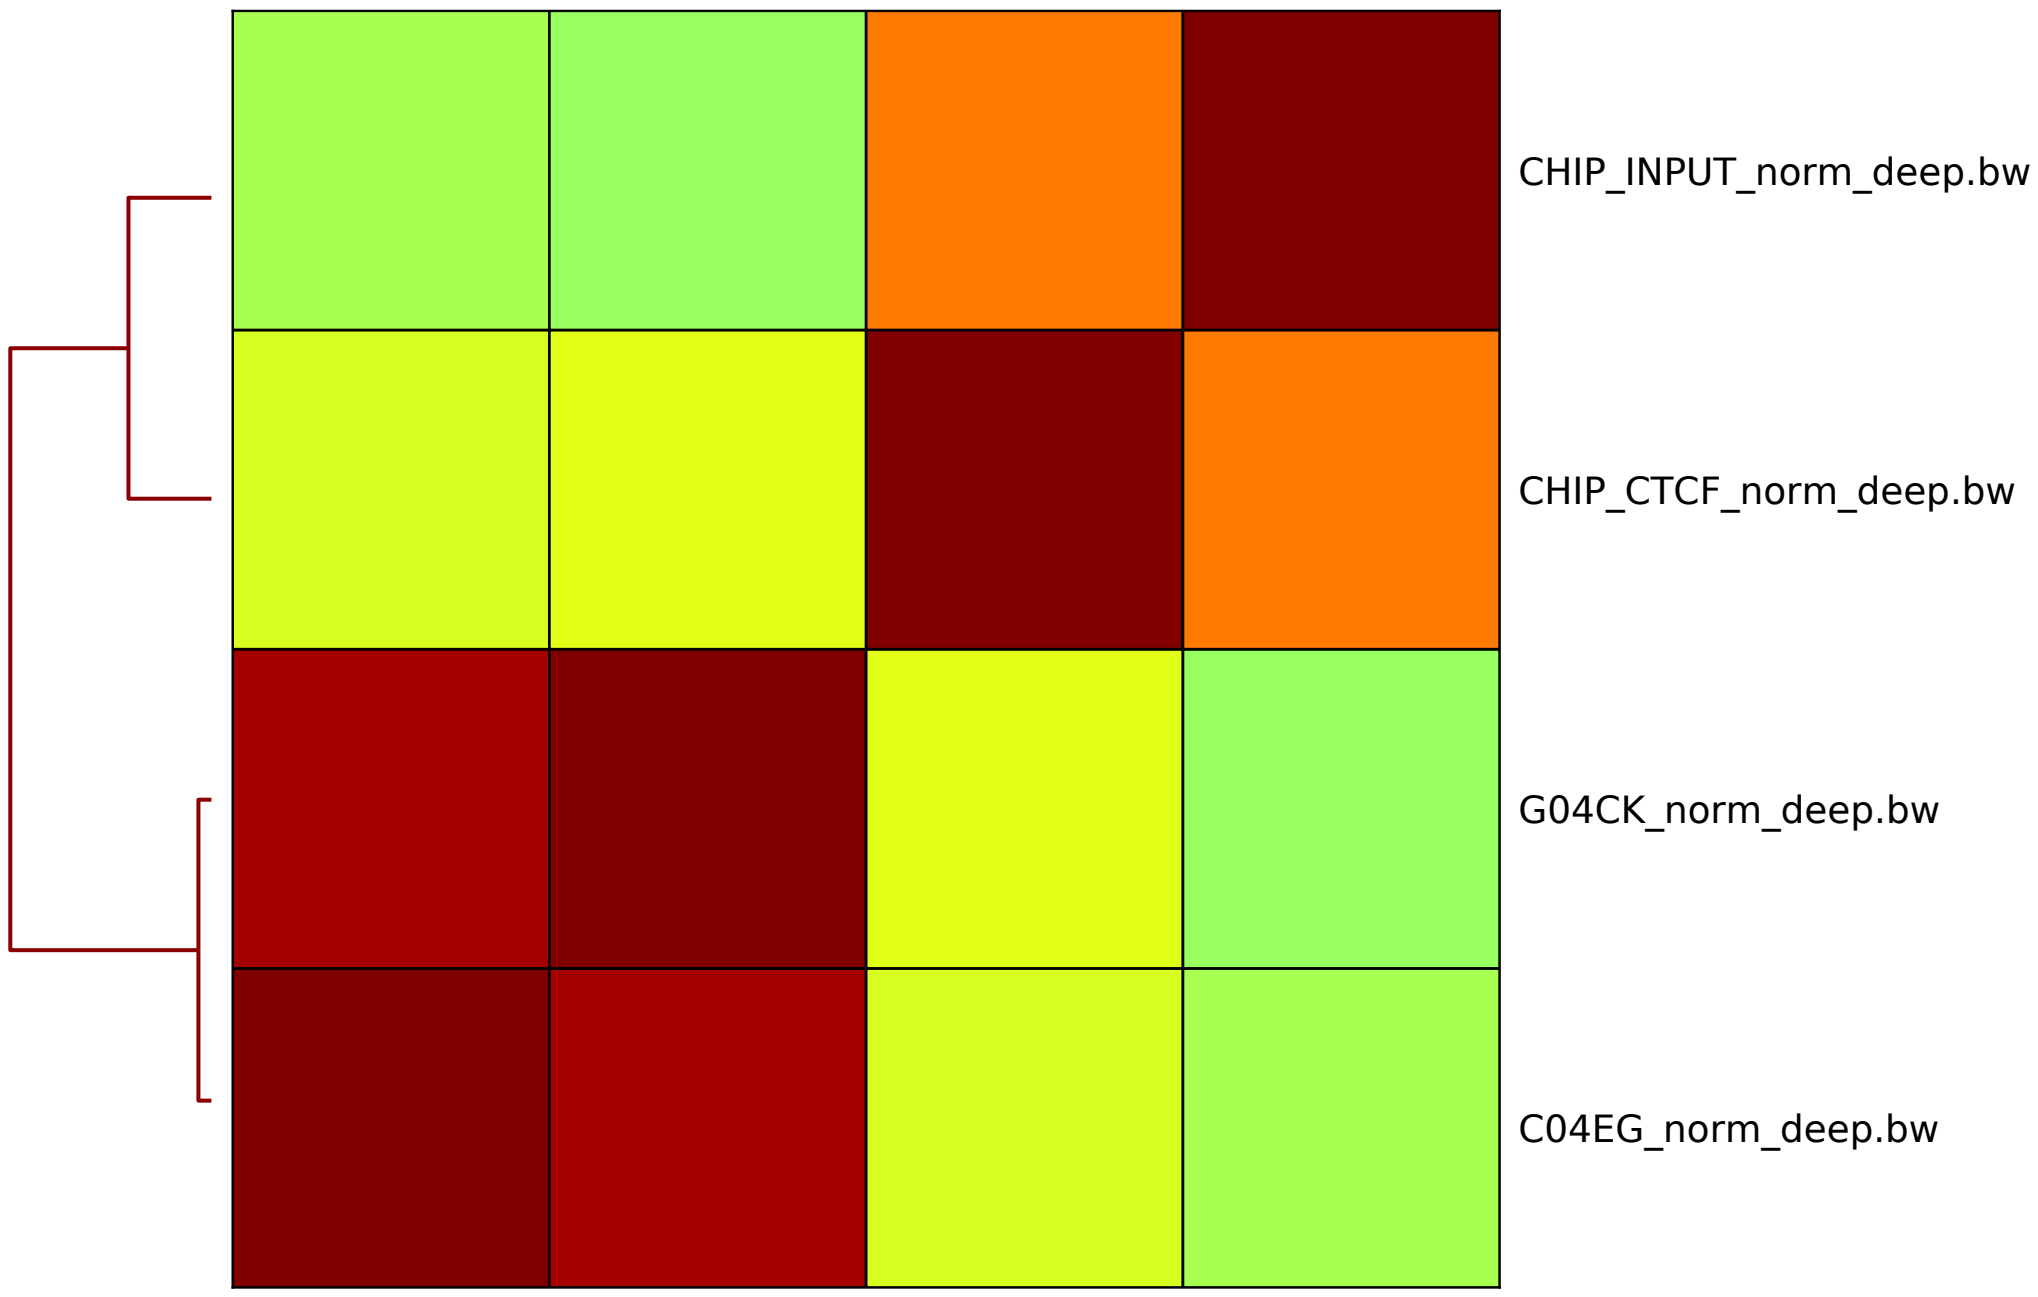

C04EG\_norm\_deep.bw

G04CK\_norm\_deep.bw

CHIP\_CTCF\_norm\_deep.bw

CHIP\_INPUT\_norm\_deep.bw

CHIP\_INPUT\_norm\_deep.bw

CHIP\_CTCF\_norm\_deep.bw

G04CK\_norm\_deep.bw

C04EG\_norm\_deep.bw

0.0 0.2 0.4 0.6 0.8 1.0